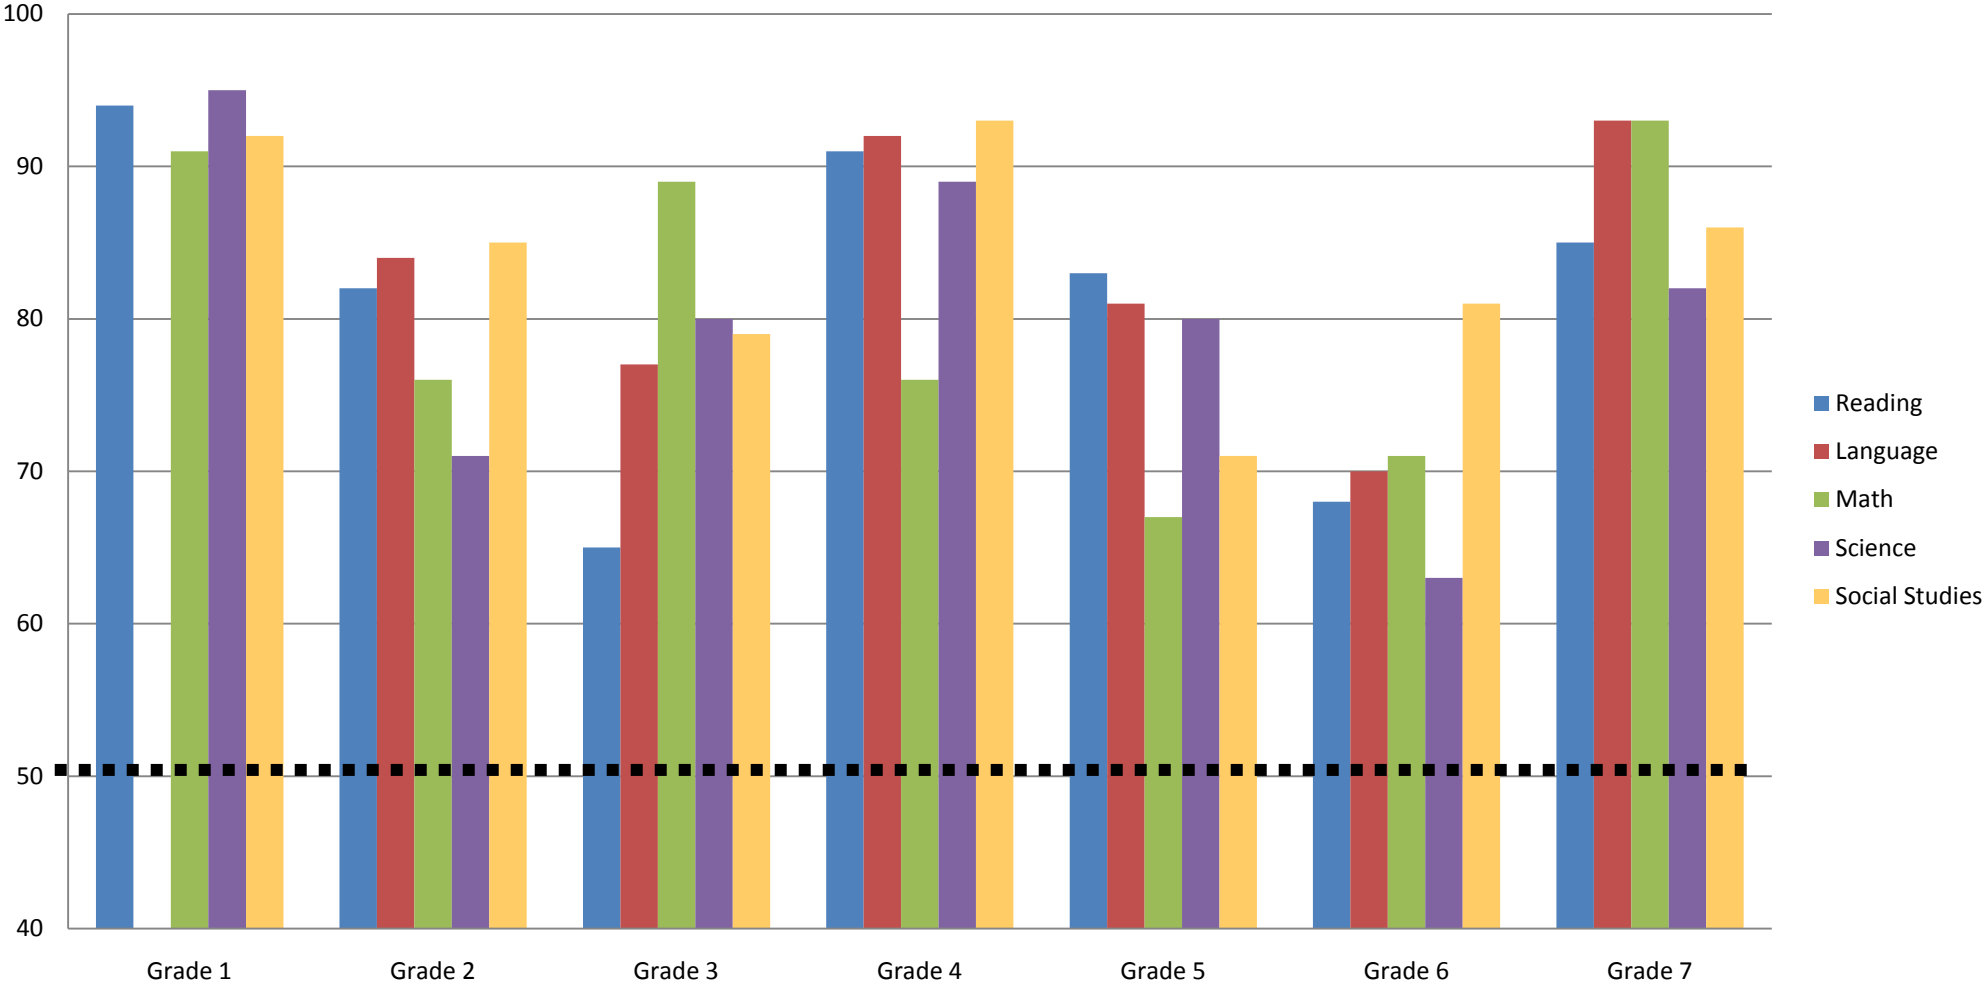

# St. Bartholomew Academy 2010 Terra Nova Test Scores

..... National Average Test Scores (50)

Note: Grade 1 was not tested in Language in 2010