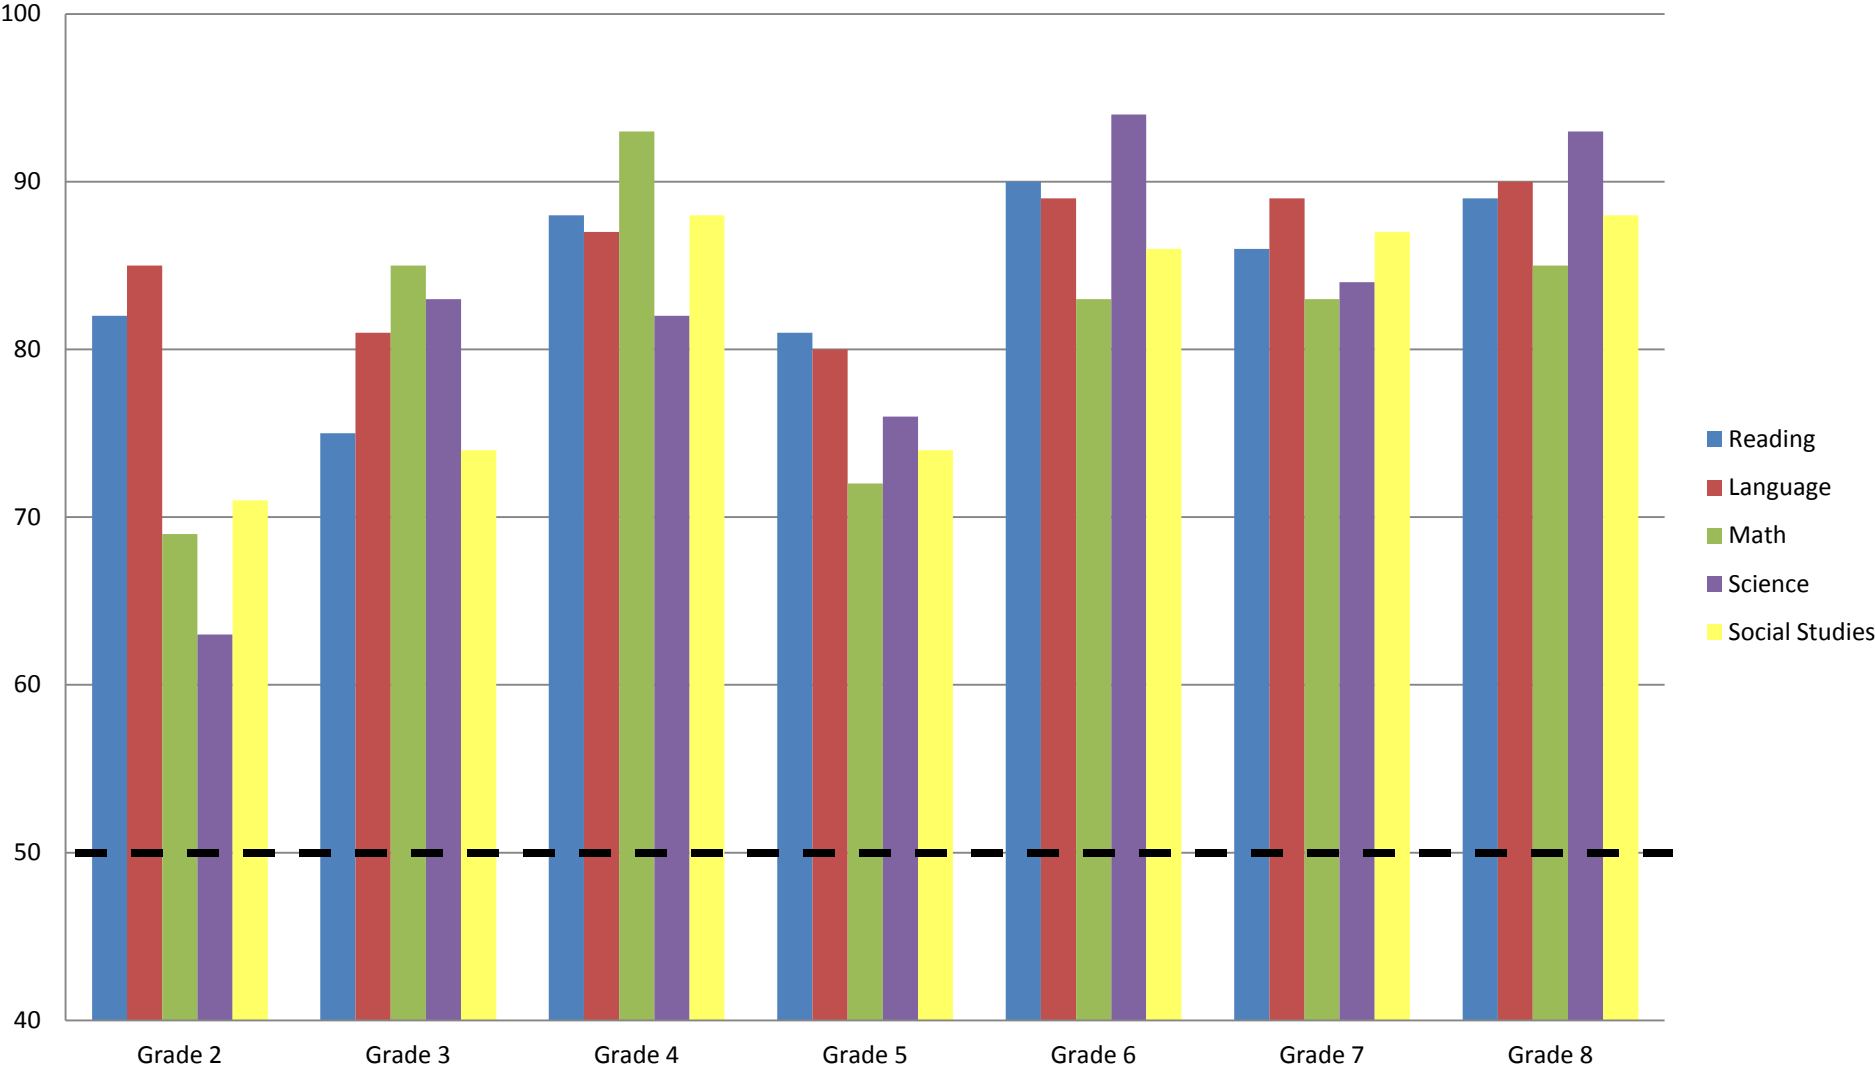

# St. Bartholomew Academy 2016 Terra Nova Test Scores

--- National Average Test Scores (50)