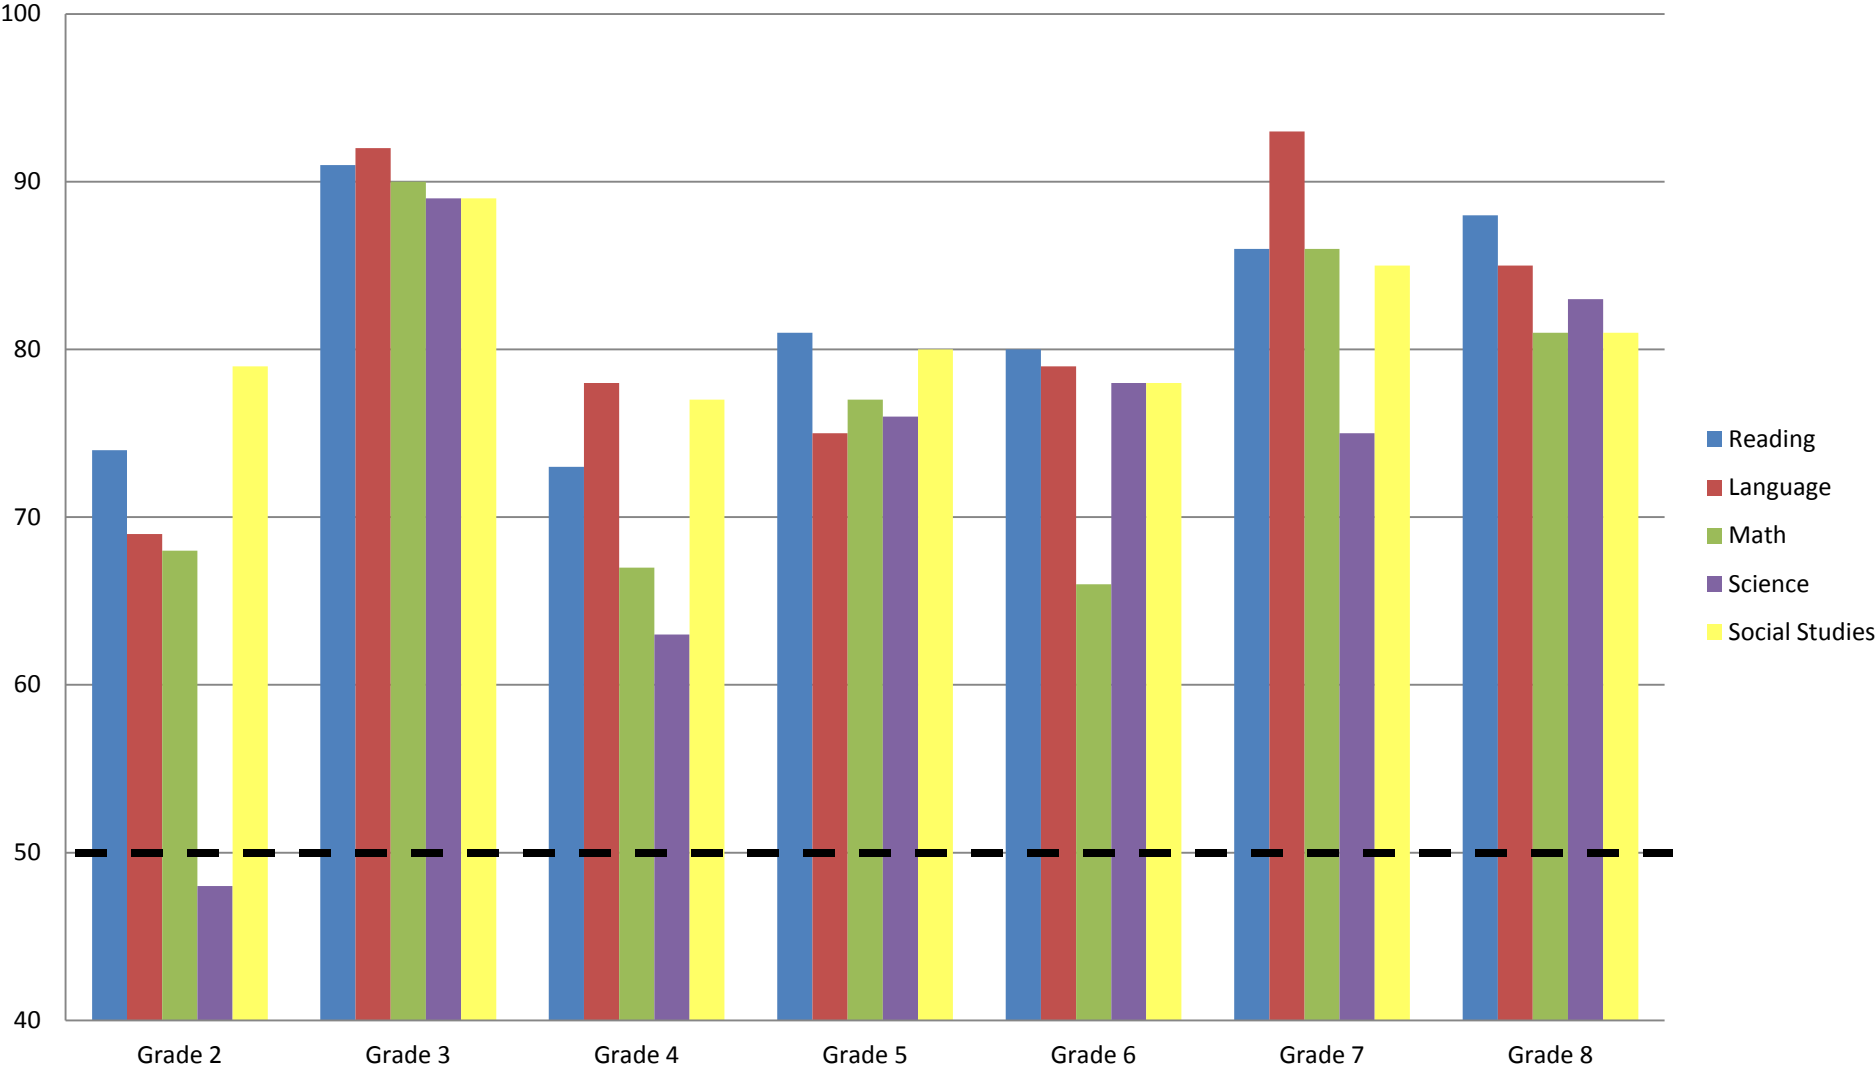

St. Bartholomew Academy 2015 Terra Nova Test Scores

--- National Average Test Scores (50)