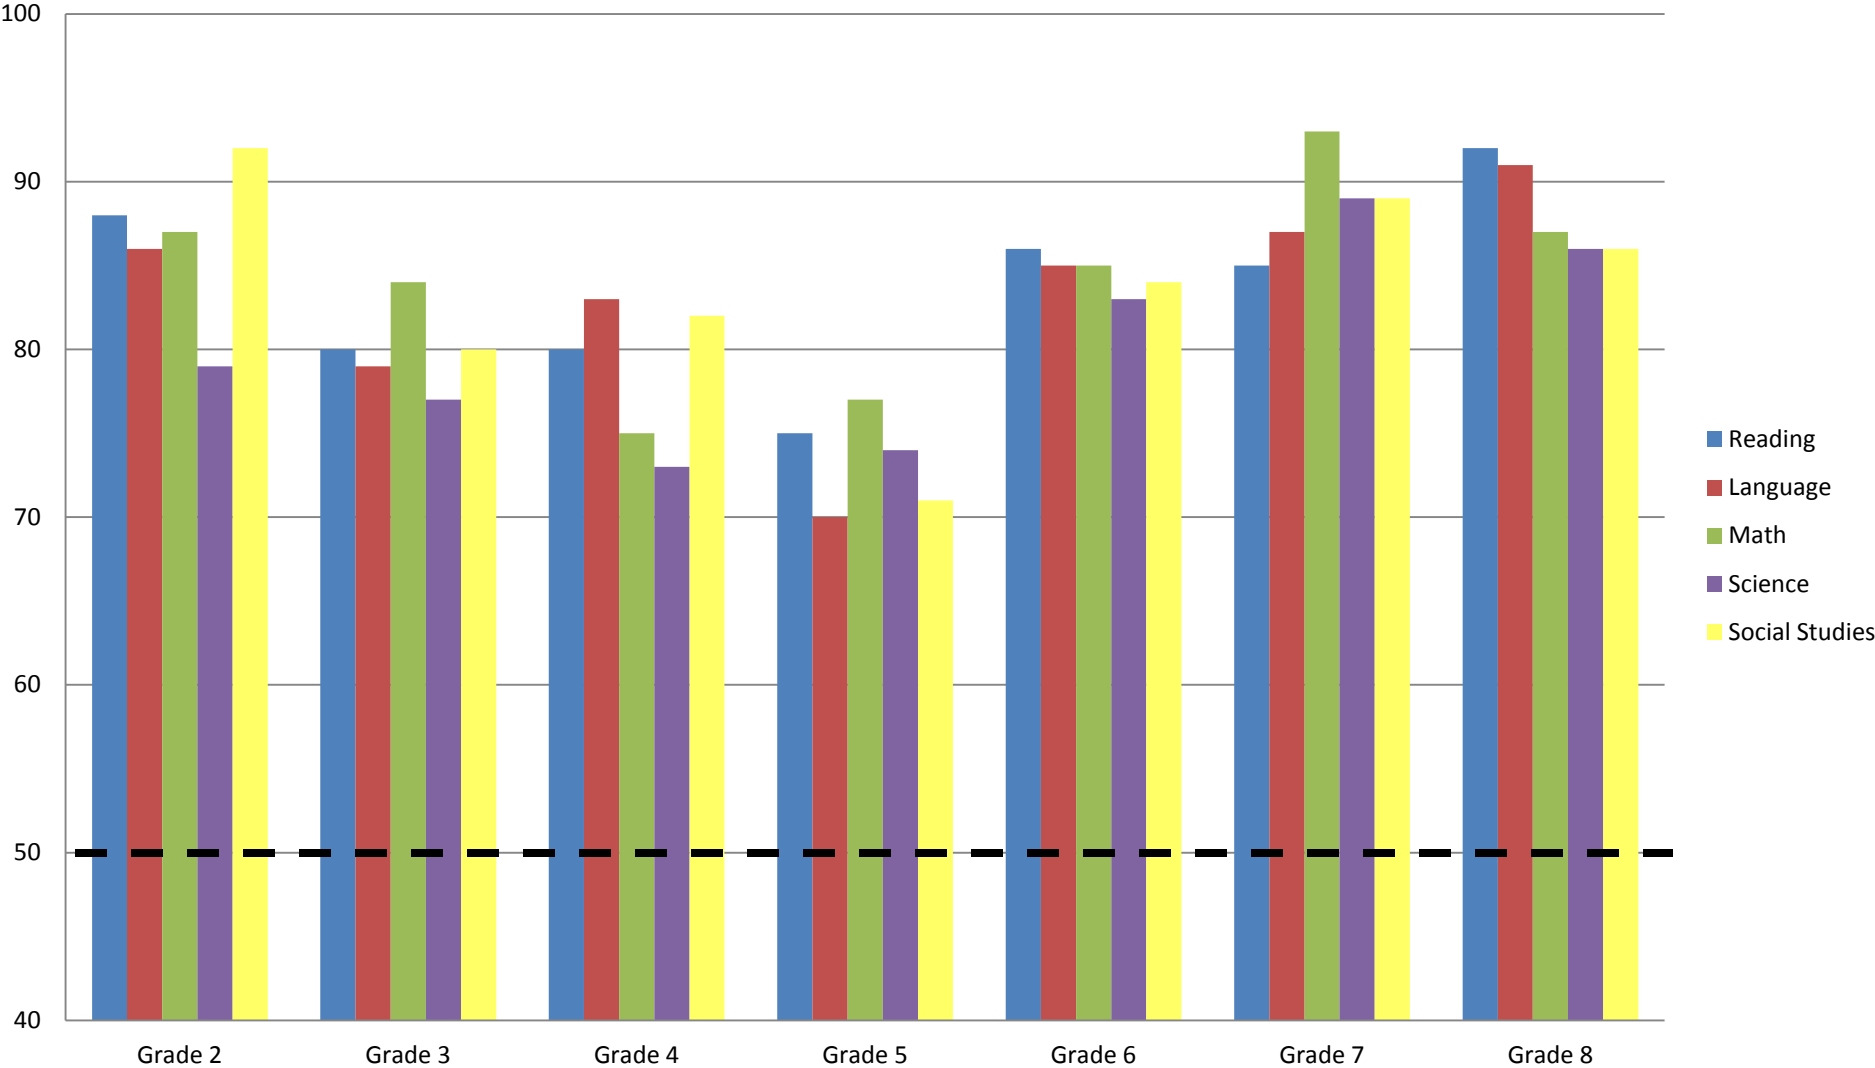

St. Bartholomew Academy 2014 Terra Nova Test Scores

--- National Average Test Scores (50)