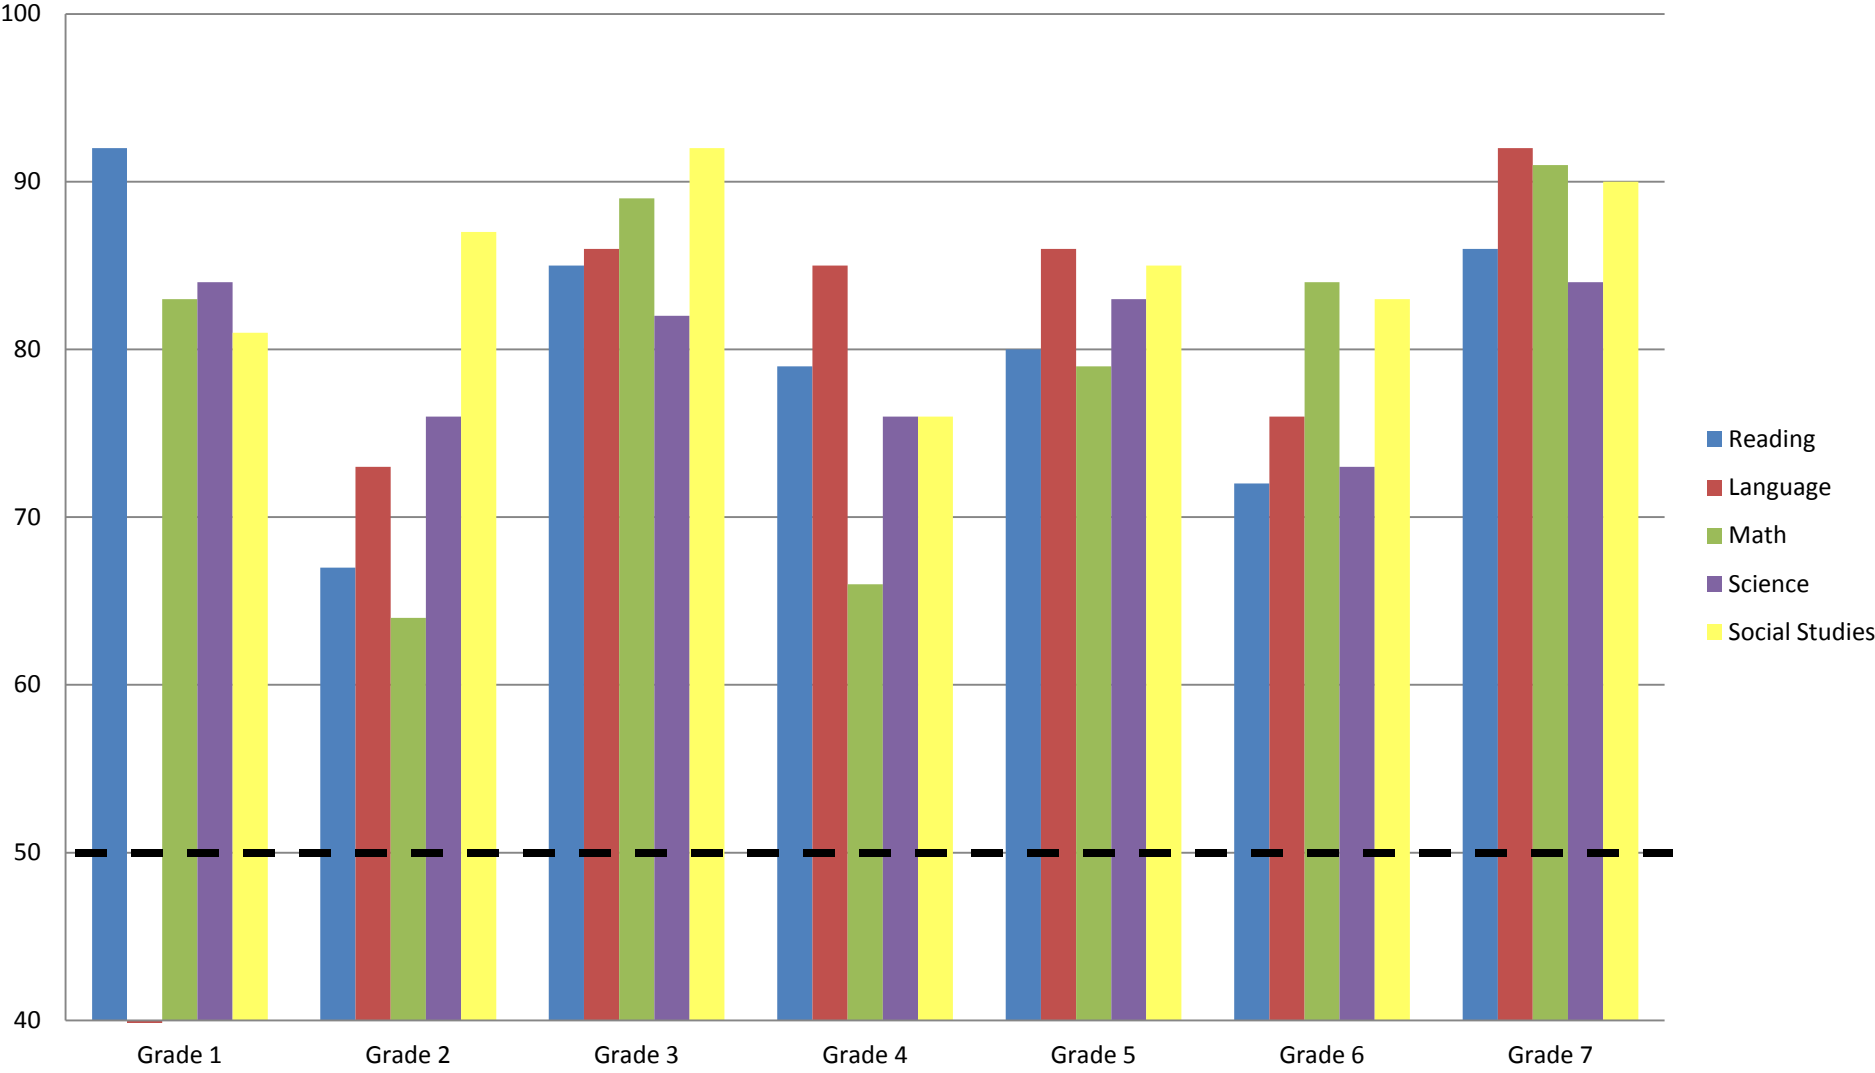

St. Bartholomew Academy 2013 Terra Nova Test Scores

--- National Average Test Scores (50)

Note: Grade 1 was not tested in Language in 2013