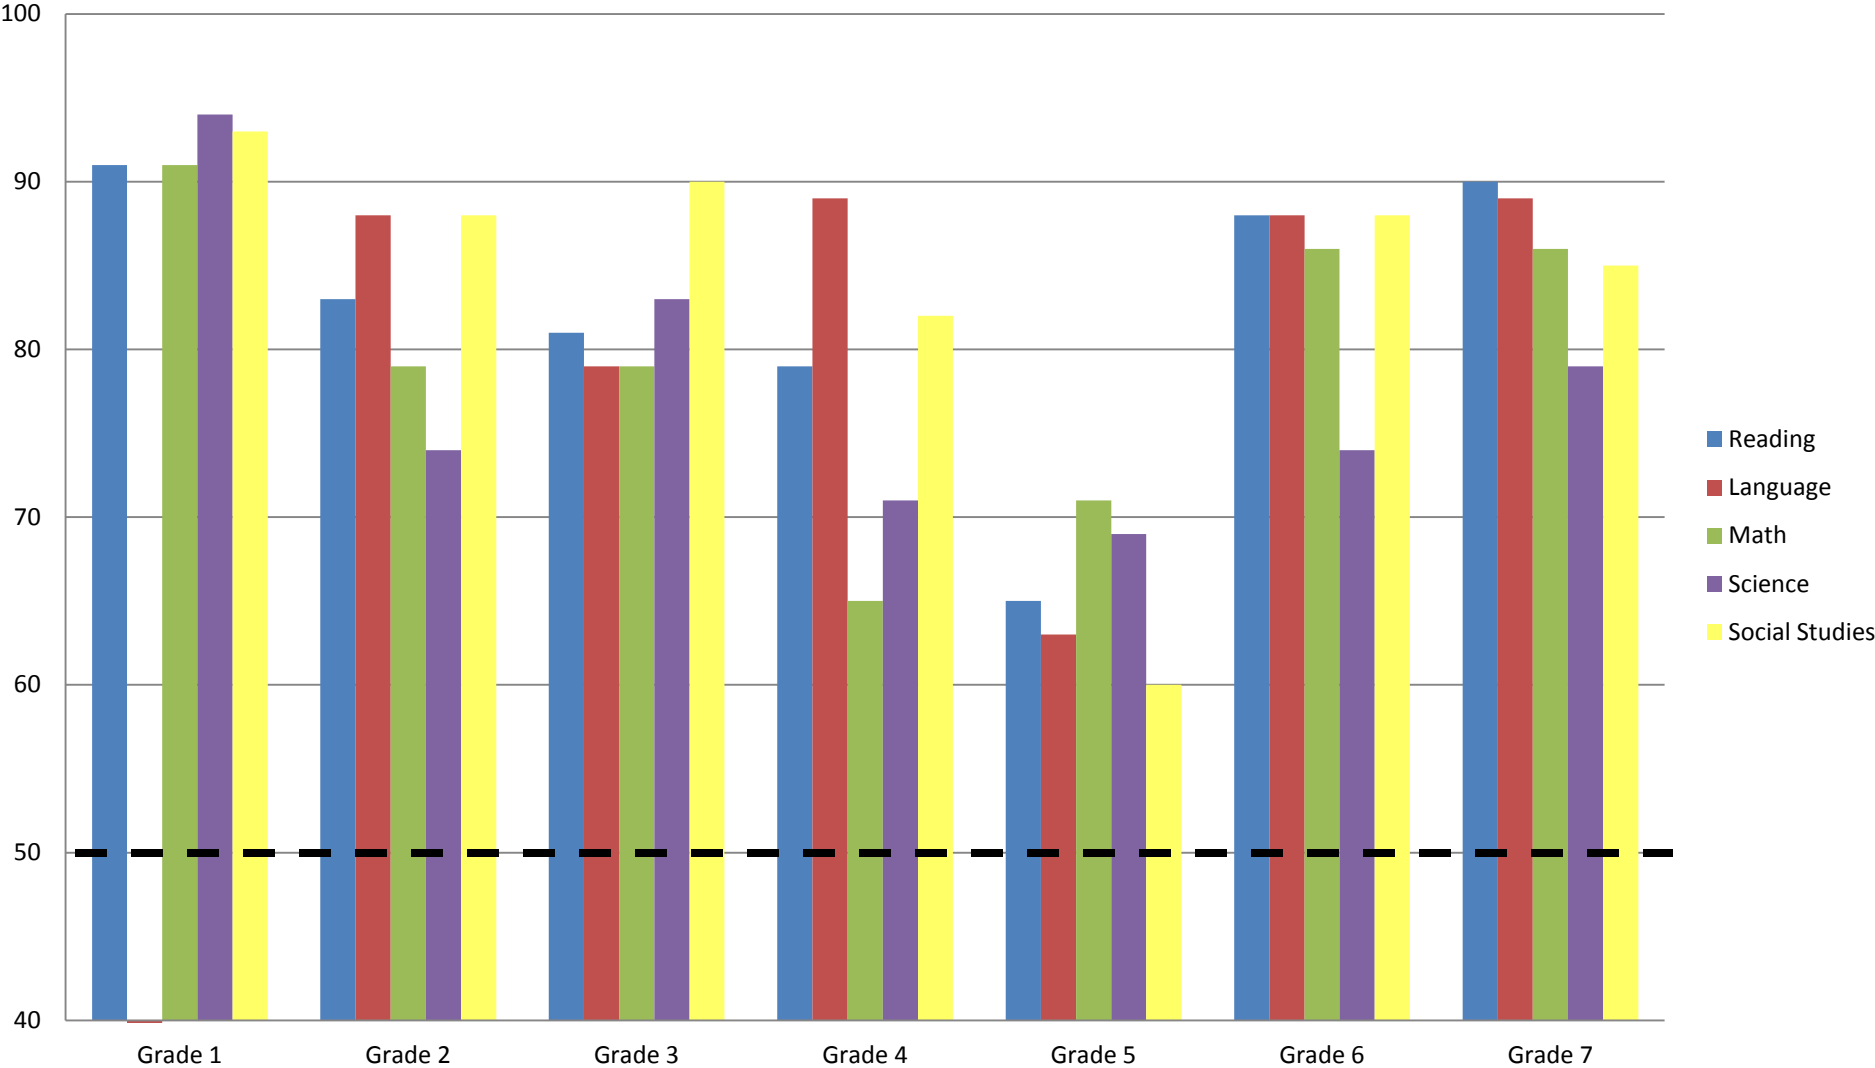

St. Bartholomew Academy 2012 Terra Nova Test Scores

--- National Average Test Scores (50)

Note: Grade 1 was not tested in Language in 2012