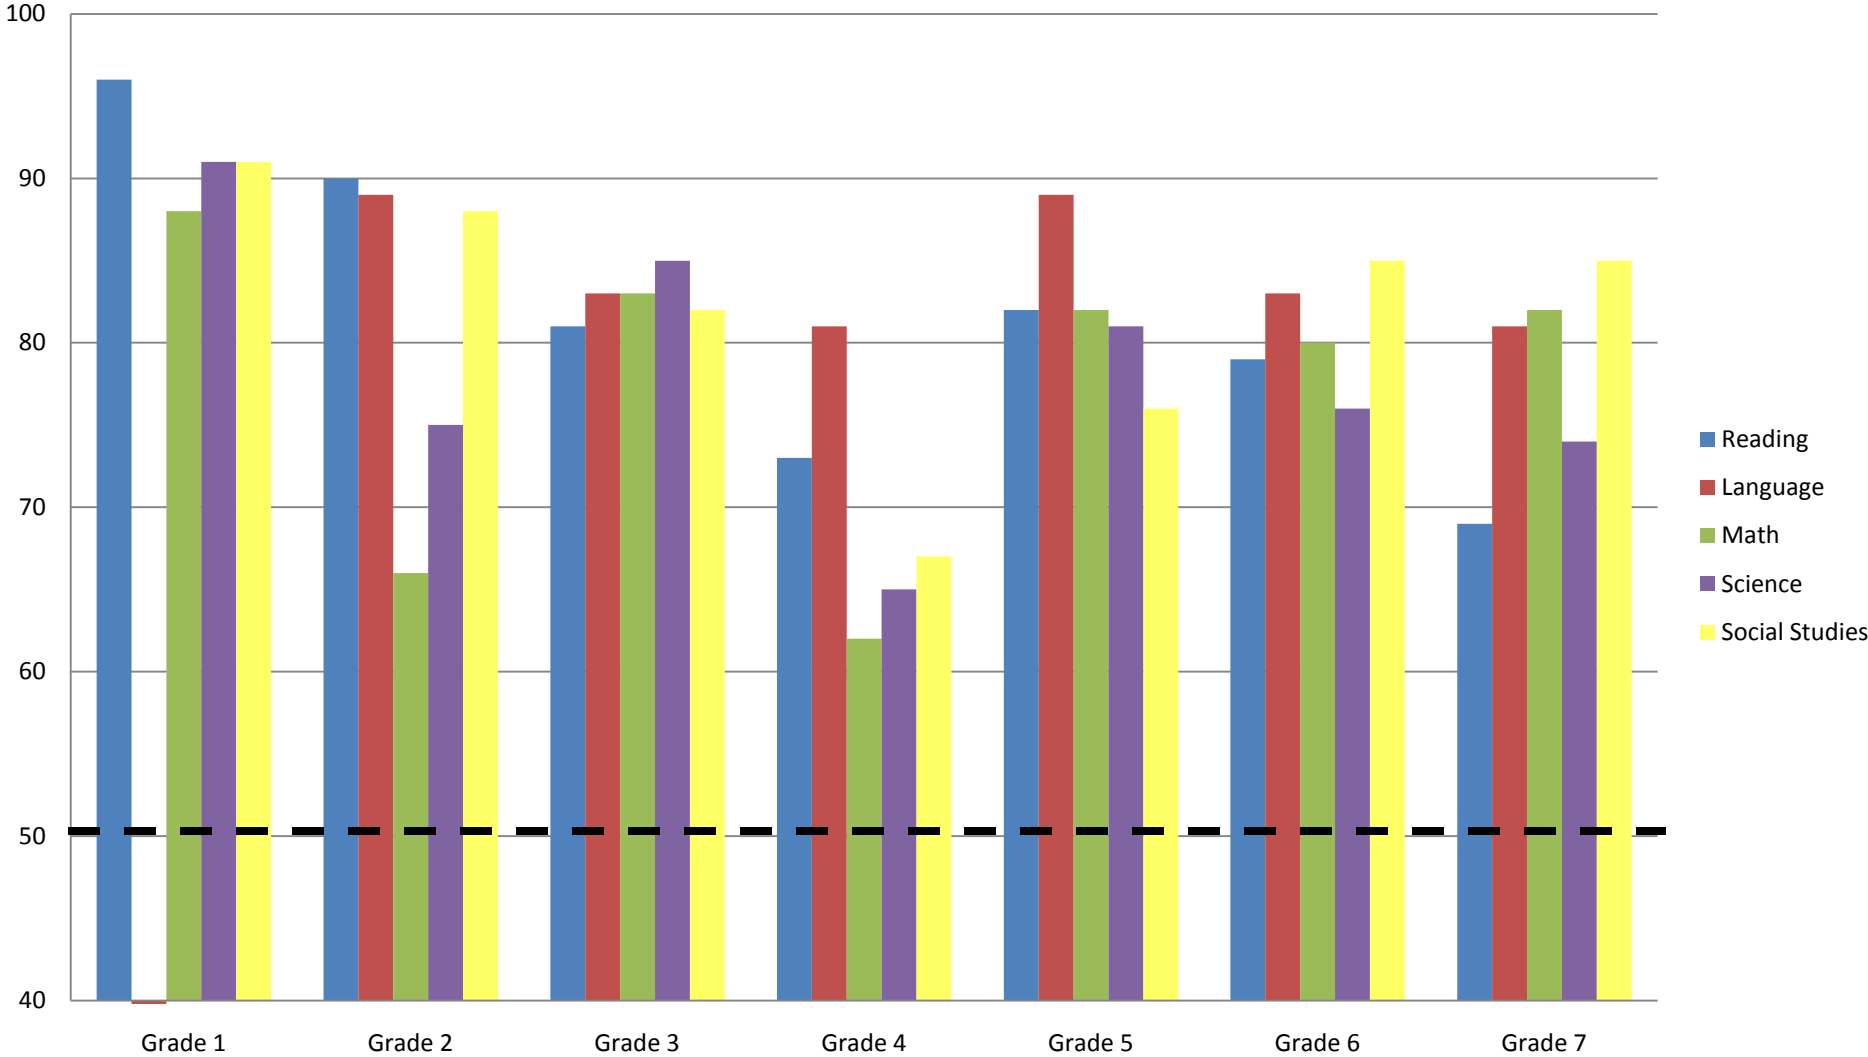

# St. Bartholomew Academy 2011 Terra Nova Test Scores

--- National Average Test Scores (50)

Note: Grade 1 was not tested in Language in 2011